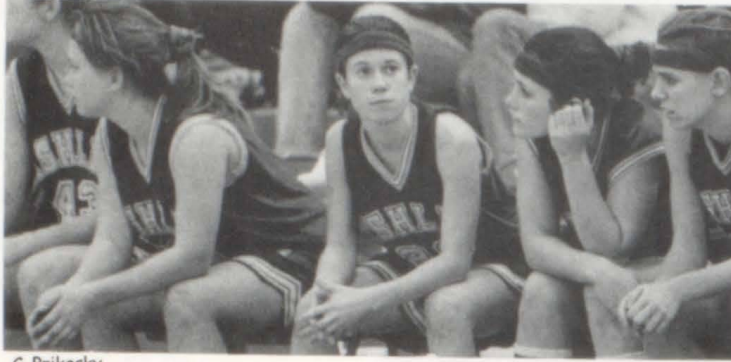

Front row: Lisa Maier, Beth Schulz, Tracie Turner, Heather Polash, Denise Garcia Second row: Miranda Coon, Carry Felton, Dianne Surdock, Lisa Strnad, Kristin Bornemann, Terri Kral.

J. Downs

HAIL, MARY, FULL OF GRACE... "There were few seconds left and we were down, help was needed," said Terri Kral.

1...2...3...DEFENSE! At the center of attention is Mindy Wallen who was brought up from JV for the district games.

C. Prikasky

C. Prikasky

C. Prikasky

C. Prikasky

C. Prikasky

NO, IT'S MINE! Denise Garcia wrestles for a free ball during the district finals against Fulton. Unfortunately, we lost.

TRACIE TURNER AT THE LINE WITH A SCORE OF 24-26 Tracie sinks the free throw. She hit 47 free throws this season.

Basketball

Home		Visitors
57	Montabella	46
50	Fulton	39
28	Fowler	72
28	St.Pats	40
53	Beal City	49
54	Ithaca	46
47	Vestaburg	40
56	Webberville	38
45	Merrill	65
45	Bath	24
60	Burton Valley	7
41	Morrice	68
33	Sacred Heart	39
57	Beal City	42
54	Vestaburg	43
53	Webberville	27
77	Valley Christ.	18
42	Morrice	73
62	MPSH	48
44	Lansing Christ	38
43	Beal City	42
53	Vestaburg	46
39	Fulton	49